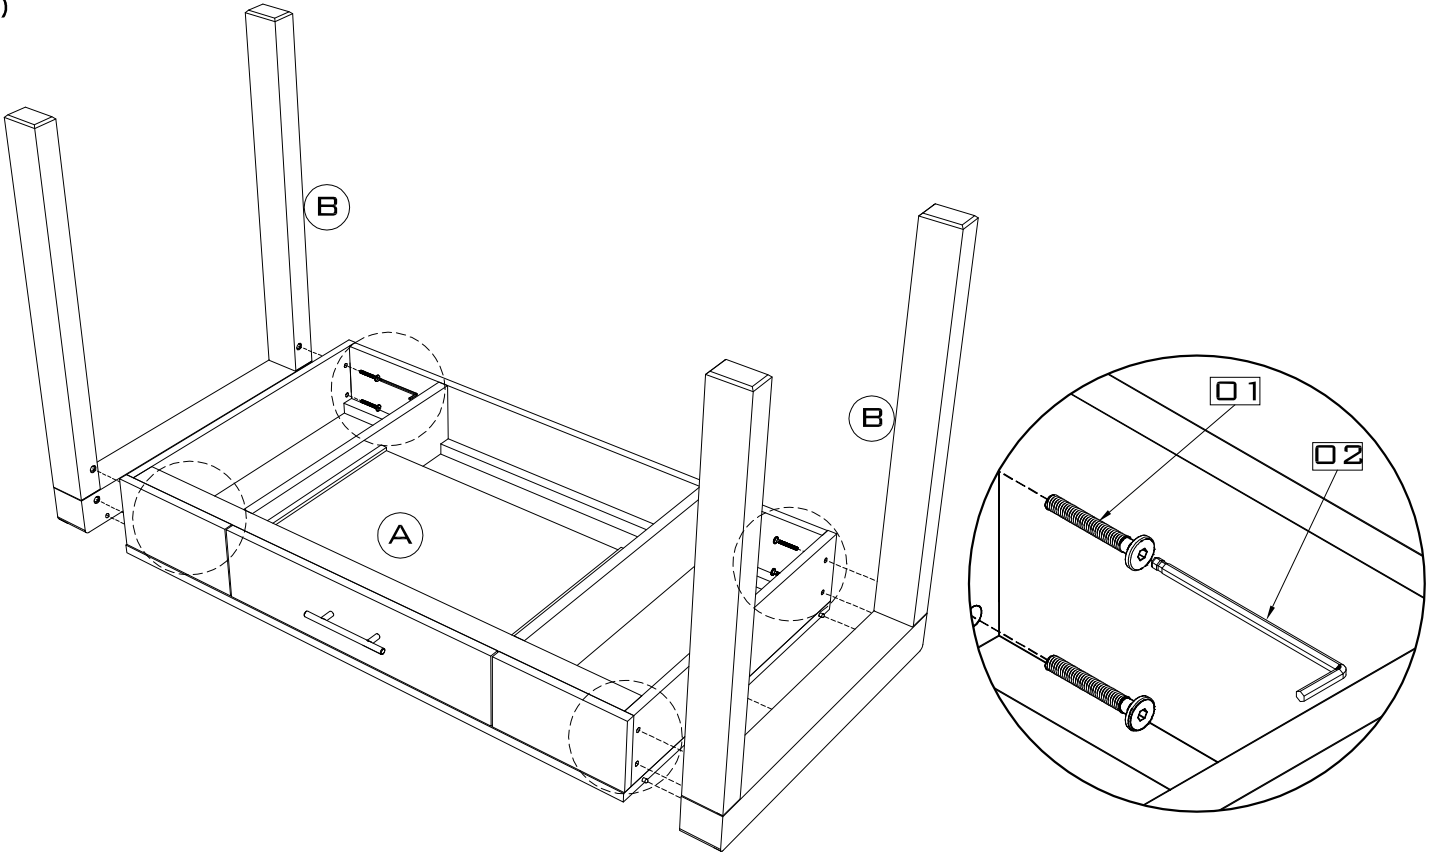

ASSEMBLY INSTRUCTION
5426 - REG AKIKO CONSOLE TABLE

PARTS CHECK-LIST

CODE	COMPONENT	QTY
(A)	TABLE TOP	x1
(B)	LEG	x2
(C)	FITTING PACK	x1

FITTING CHECK-LIST

CODE	DESCRIPTION	QTY
01		x8
02		x1

Please do not discard any of the packaging until you have checked all the parts and the packs of fittings.

1)

2)