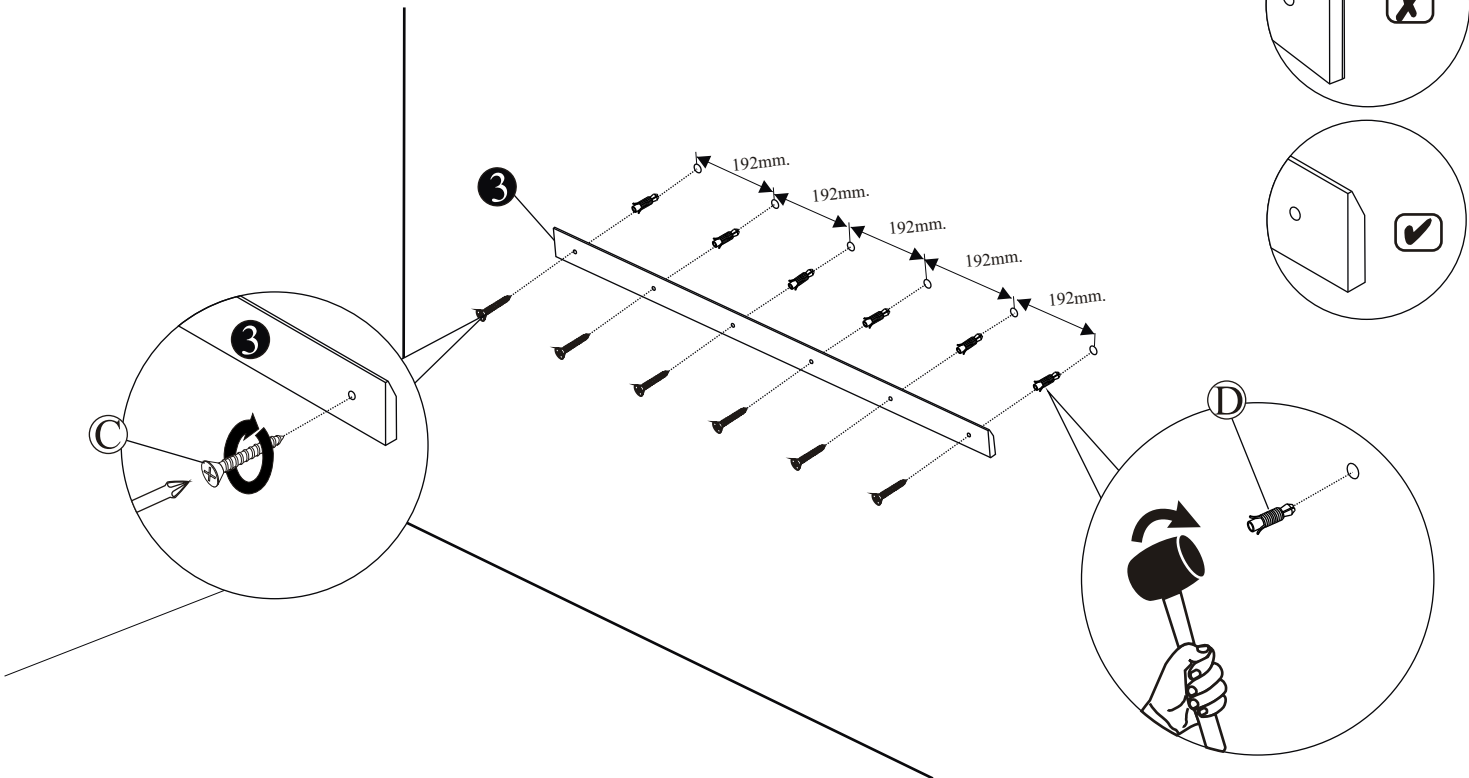

Care Information

Periodically check and re-tighten fasteners. Wipe down all surfaces using a clean cloth weekly.

Hardware

Parts

Assembly Instructions

Absolute Shelf A/ 1200

Step one

Step two

Assembly Instructions

Absolute Shelf A/ 1200

Step three

Step four