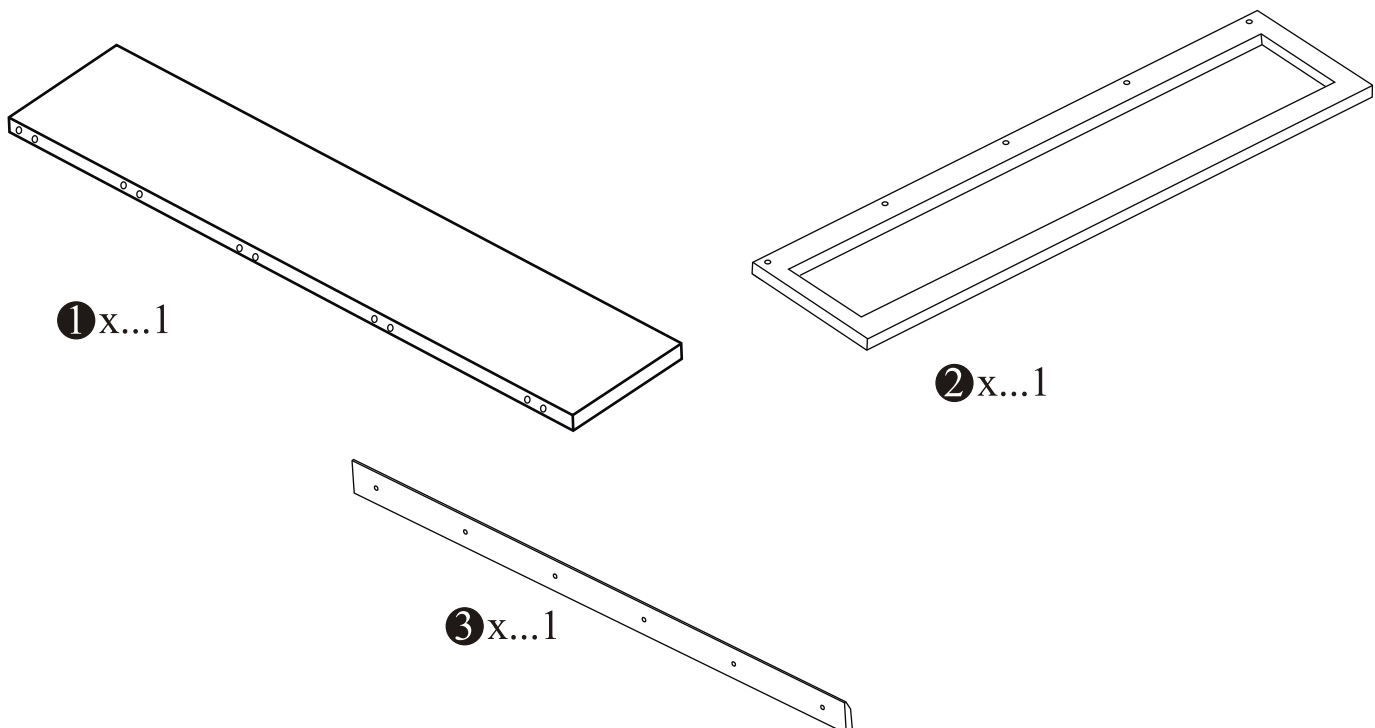

Assembly Instructions

Absolute Shelf A/ 1200

- Before you begin to assemble your new piece of furniture, please check to ensure that all parts have been supplied.
- Follow instructions closely as deviation from them may void your warranty and present a possible safety risk.
- It is recommended that assembly is done on a soft surface like carpet to avoid any damage.
- If you experience any problems with your new purchase please phone our Customer service Hotline 1800 807 416 (Customers outside Australia should contact their closest Freedom store.)

Care Information

Periodically check and re-tighten fasteners. Wipe down all surfaces using a clean cloth weekly.

Hardware

Parts

Assembly Instructions

Absolute Shelf A/ 1200

Step one

Step two