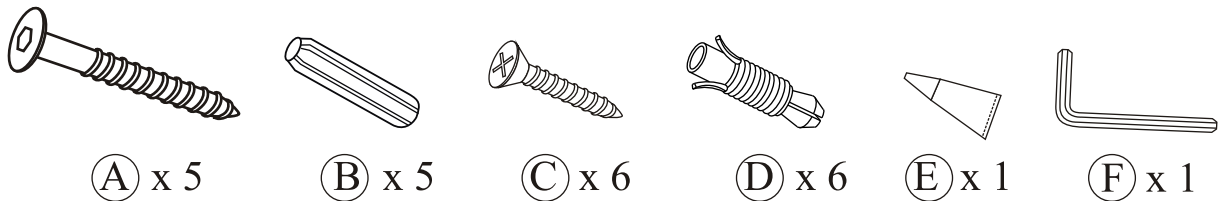

Assembly Instructions

Absolute Shelf A/ 1200

- Before you begin to assemble your new piece of furniture, please check to ensure that all parts have been supplied.
- Follow instructions closely as deviation from them may void your warranty and present a possible safety risk.
- It is recommended that assembly is done on a soft surface like carpet to avoid any damage.
- If you experience any problems with your new purchase please phone our Customer service Hotline 1800 807 416 (Customers outside Australia should contact their closest Freedom store.)

Care Information

Periodically check and re-tighten fasteners. Wipe down all surfaces using a clean cloth weekly.

Hardware

Parts

Assembly Instructions

Absolute Shelf A/ 1200

Step one

Step two